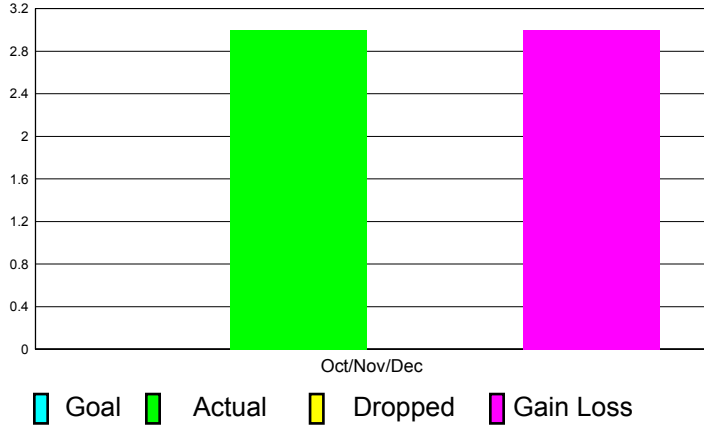

GMT Reports for District (or Undistricted) **District 306 C1**

GMT: M NAGARAJAN

Location: REP OF SRI LANKA

GMT CA: 6

CLUBS

**Club Results
2011-2012**

**Clubs
2010-2011**

Month	New Club Goal	Actual New Clubs	Actual Dropped Clubs	Gain/Loss of Clubs	Gain/Loss of Clubs
Oct/Nov/Dec	0	3	0	3	0
Totals	0	3	0	3	0

Club Results 2011-2012

Goal, New, Dropped, Gain/Loss

Comparison of Club Gain/Loss

Current Year Compared to the Previous Year

YTD Status Quo Clubs 2010-2011

Status Quo Clubs Compared to Status Quo Members

MEMBERSHIP