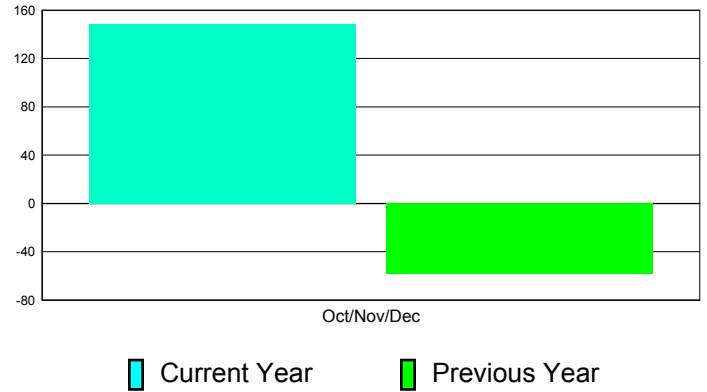

Comparison of Membership Gain/Loss

Current Year Compared to the Previous Year