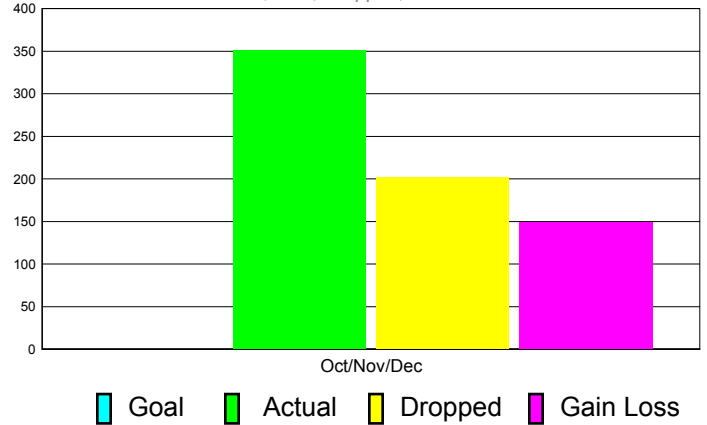

Membership Results 2011-2012

Goal, New, Dropped, Gain/Loss