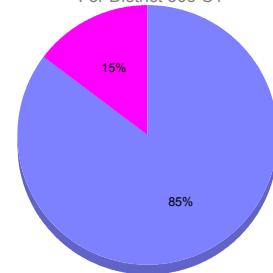

Membership Results 2011-2012

Goal, New, Dropped, Gain/Loss

Comparison of Membership Gain/Loss

Current Year Compared to the Previous Year

Gender Comparison 2010-2011

For District 306 C1

Oct/Nov/Dec

■ Male ■ Female